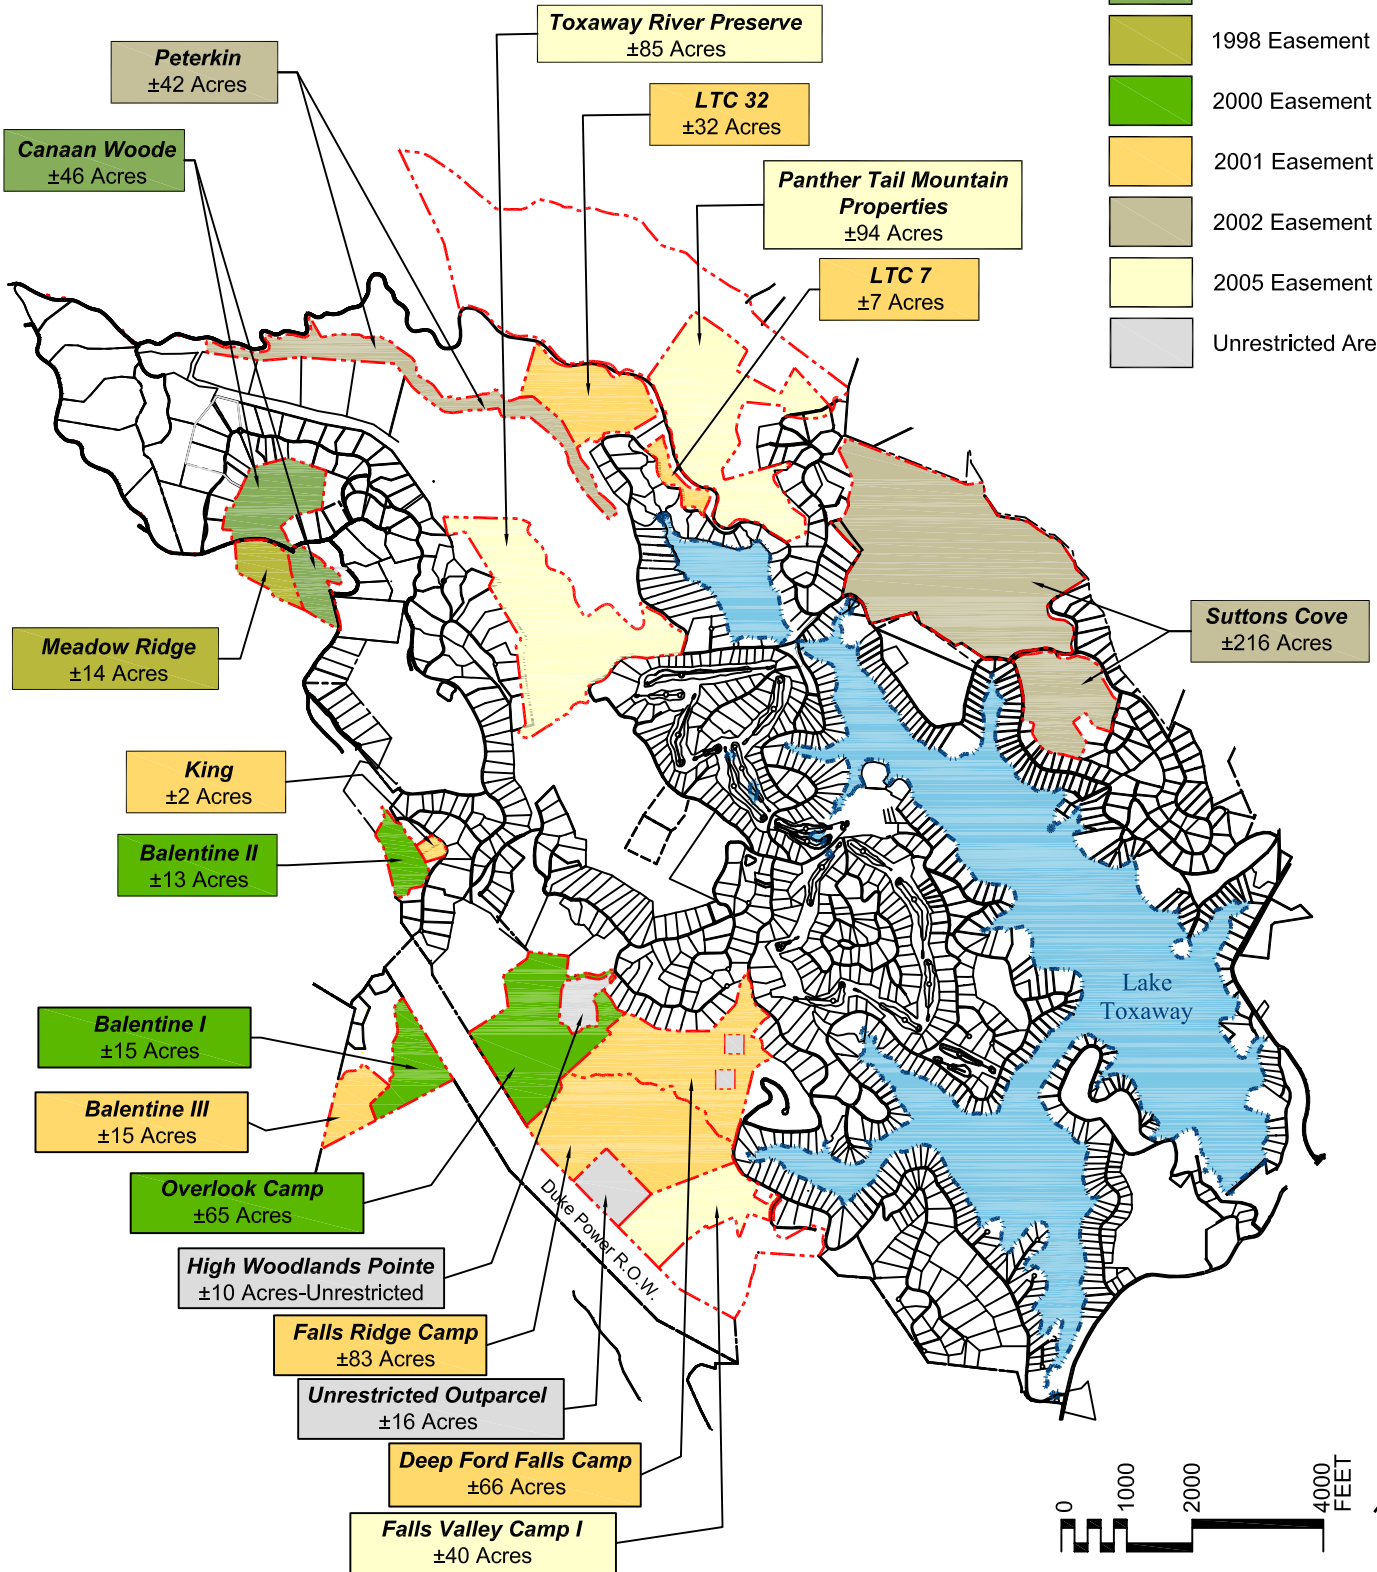

LEGEND

-  Property Boundaries
-  1997 Easement
-  1998 Easement
-  2000 Easement
-  2001 Easement
-  2002 Easement
-  2005 Easement
-  Unrestricted Areas

Lake Toxaway Region

Transylvania County
North Carolina

Lake Toxaway Context Map

Revisions: